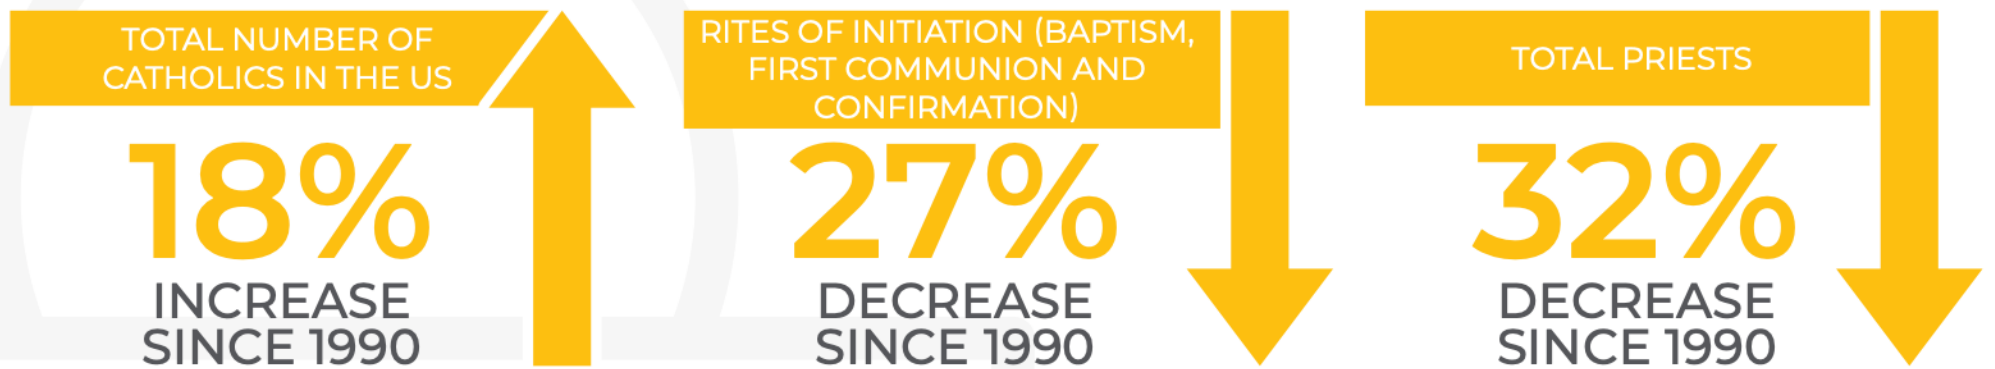

FALL RIVER DEANERY

Journeying Together
With Jesus on the Path of Faith & Hope

Deanery Profile

Our most vibrant parishes are welcoming communities focused on outreach, service and life-long formation rather than simply maintenance and survival. These parishes are driven to build mission-centered disciples. As the diocese works with parishes on revitalization efforts, we are sharing a few baseline trends across the US, our diocese and your deanery. We hope this provides helpful perspective to begin conversations in your deanery.

NATIONAL TRENDS*

DIOCESAN TRENDS

DEANERY TRENDS

*Center for Applied Research in the Apostolate, US Data Over Time

**Does not include retired diocesan priests