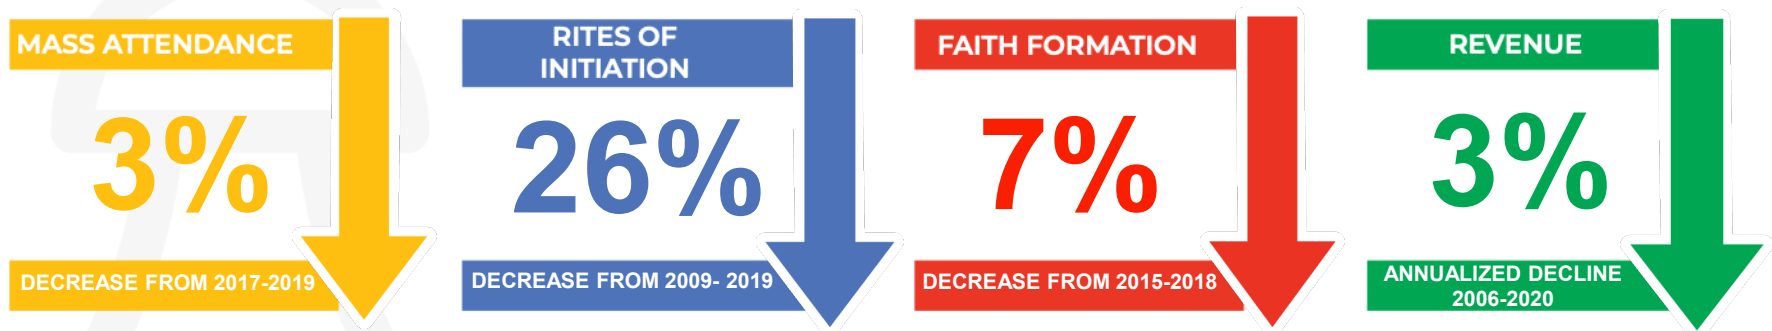

FALL RIVER DEANERY

Journeying Together
With Jesus on the Path of Faith & Hope

Deanery Profile

Our most vibrant parishes are welcoming communities focused on outreach, service and life-long formation rather than simply maintenance and survival. These parishes are driven to build mission-centered disciples. As the diocese works with parishes on revitalization efforts, we are sharing a few baseline trends across the US, our diocese and your deanery. We hope this provides helpful perspective to begin conversations in your deanery.

NATIONAL TRENDS*

DIOCESAN TRENDS

DEANERY TRENDS

*Center for Applied Research in the Apostolate, US Data Over Time

**Does not include retired diocesan priests