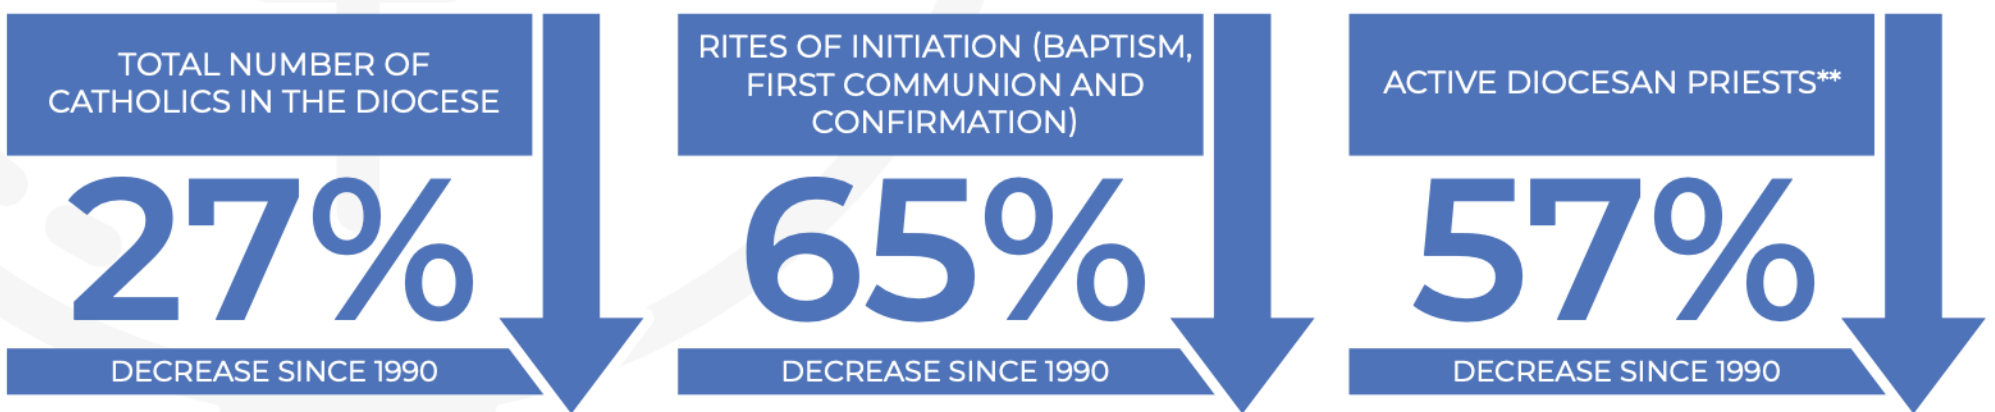

DIOCESAN TRENDS