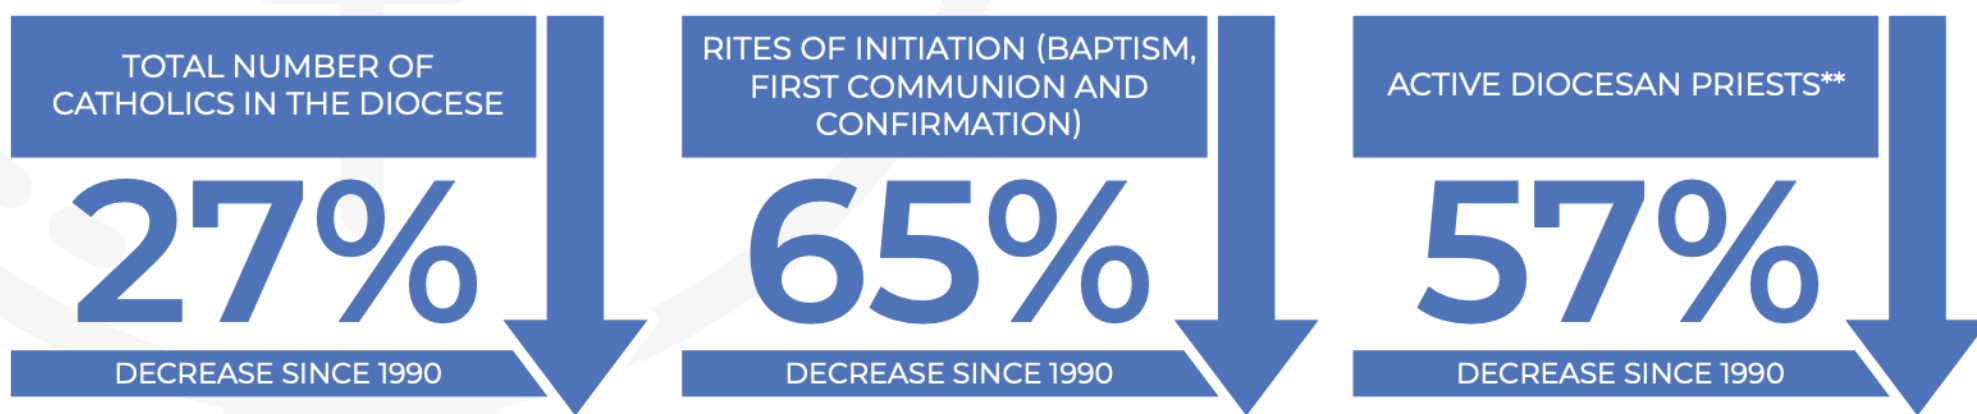

DIOCESAN TRENDS