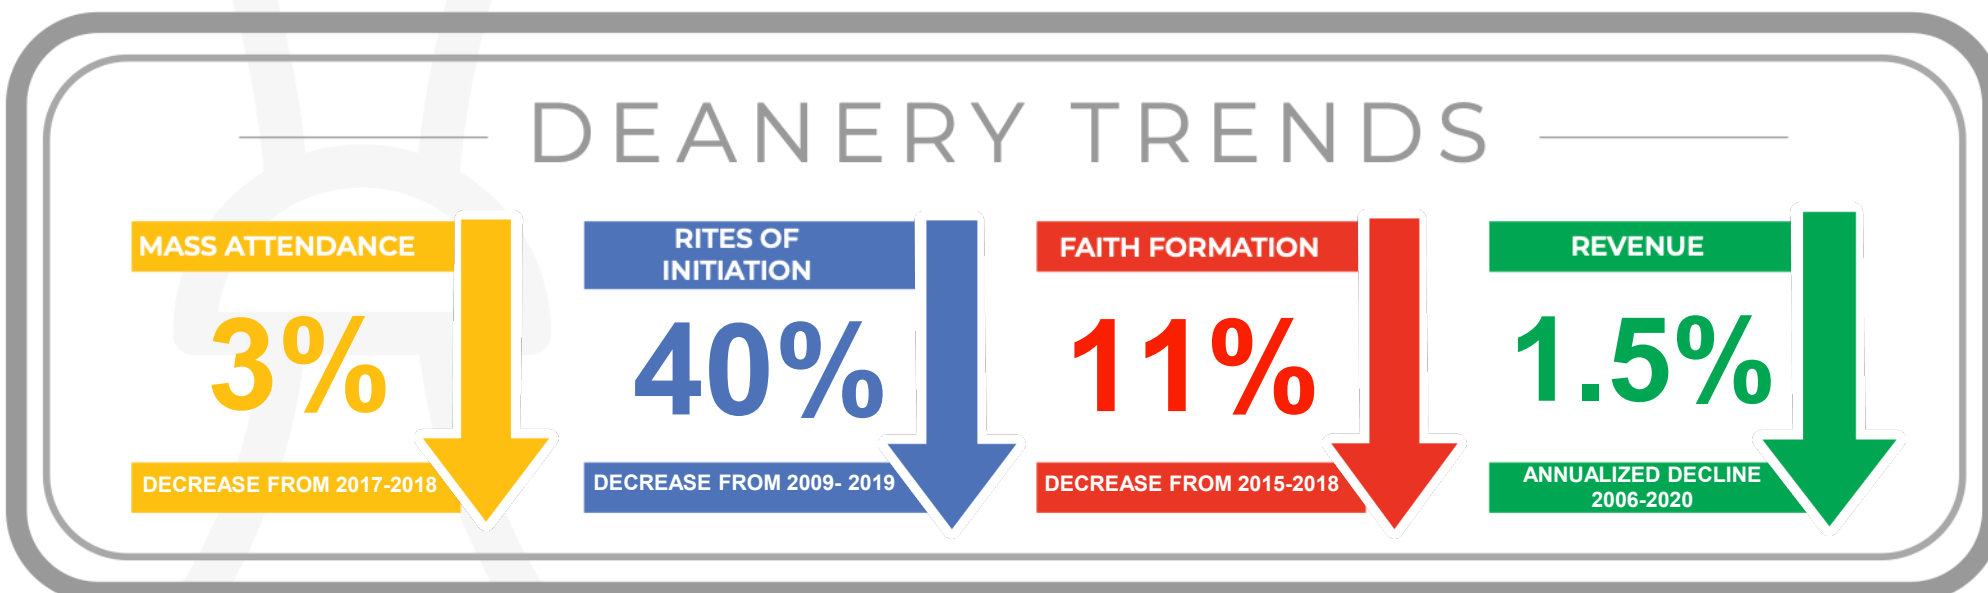

TAUNTON DEANERY

Deanery Profile

Our most vibrant parishes are welcoming communities focused on outreach, service and life-long formation rather than simply maintenance and survival. These parishes are driven to build mission-centered disciples. As the diocese works with parishes on revitalization efforts, we are sharing a few baseline trends across the US, our diocese and your deanery. We hope this provides helpful perspective to begin conversations in your deanery.

NATIONAL TRENDS*

DIOCESAN TRENDS

DEANERY TRENDS

*Center for Applied Research in the Apostolate, US Data Over Time

**Does not include retired diocesan priests