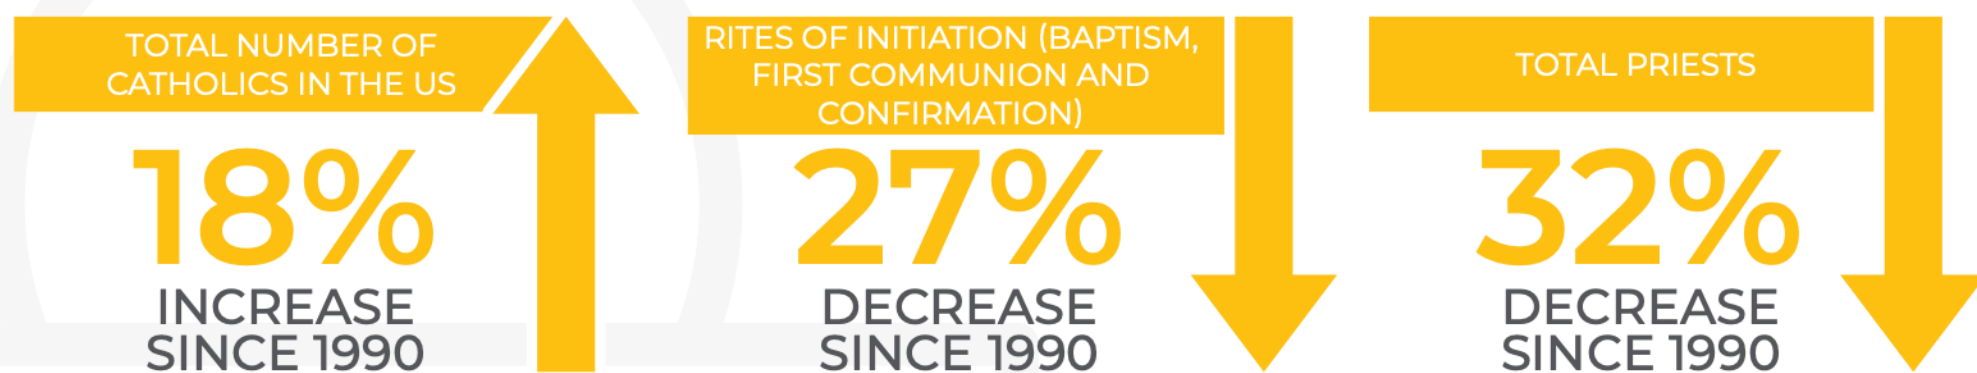

TAUNTON DEANERY

Deanery Profile

Our most vibrant parishes are welcoming communities focused on outreach, service and life-long formation rather than simply maintenance and survival. These parishes are driven to build mission-centered disciples. As the diocese works with parishes on revitalization efforts, we are sharing a few baseline trends across the US, our diocese and your deanery. We hope this provides helpful perspective to begin conversations in your deanery.

NATIONAL TRENDS*

DIOCESAN TRENDS

DEANERY TRENDS

*Center for Applied Research in the Apostolate, US Data Over Time

**Does not include retired diocesan priests