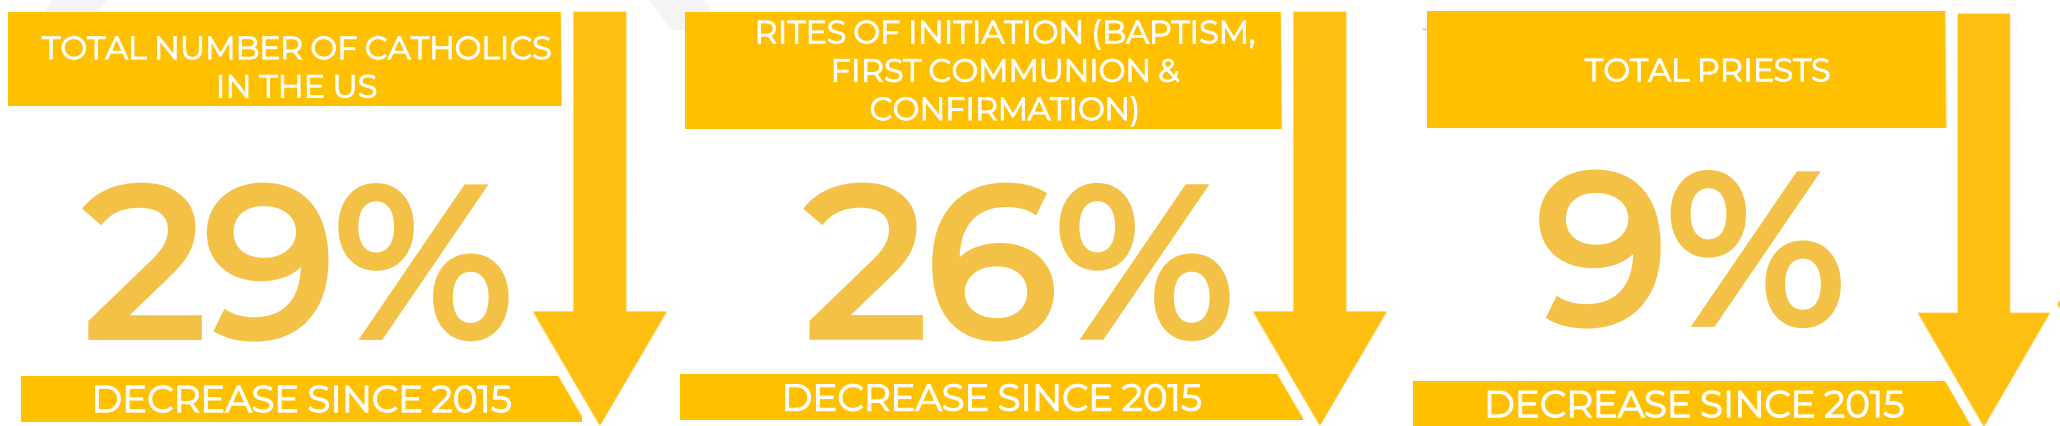

ATTLEBORO DEANERY PROFILE

Our most vibrant parishes are welcoming communities focused on outreach, service and life-long formation rather than simply maintenance and survival. These parishes are driven to build mission-centered disciples. As the diocese works with parishes on revitalization efforts, we are sharing a few baseline trends across the US, our diocese and your parish. We hope this provides helpful perspective to begin conversations in your parish.

NATIONAL TRENDS*

DIOCESAN TRENDS

Attleboro Deanery Trends

*Center for Applied Research in the Apostolate, US Data Over Time

**Does not include retired diocesan priests