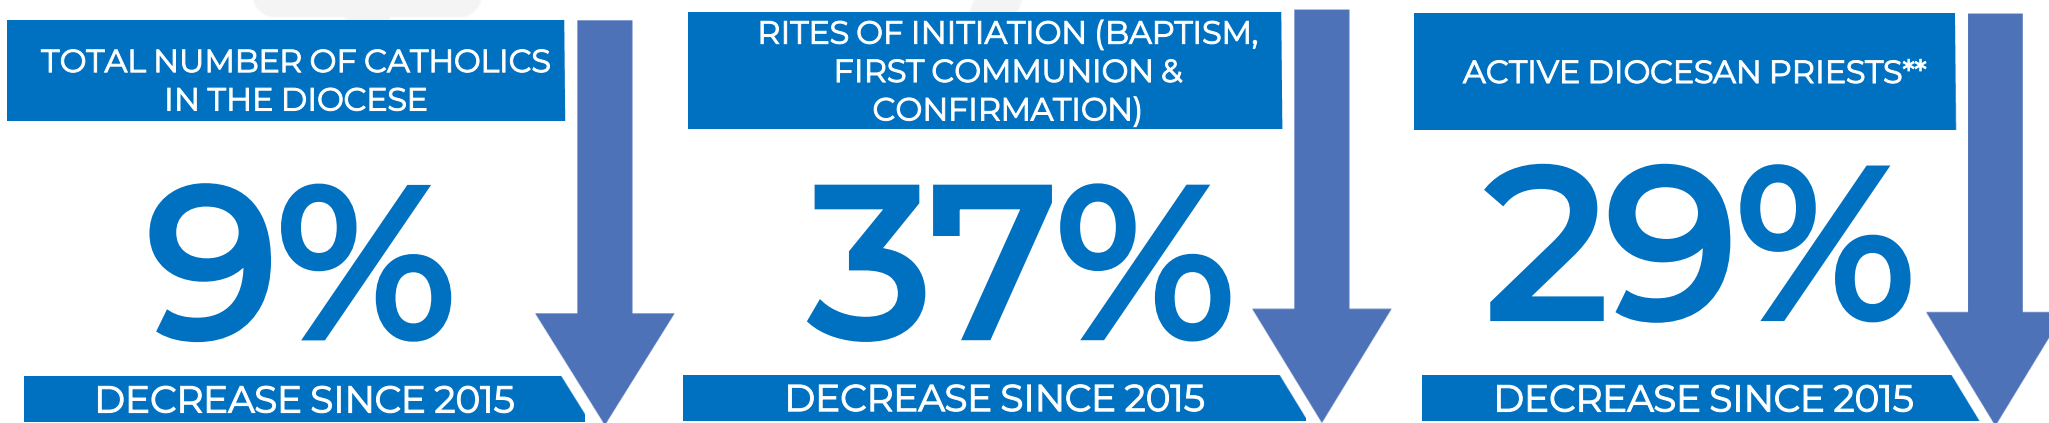

DIOCESAN TRENDS