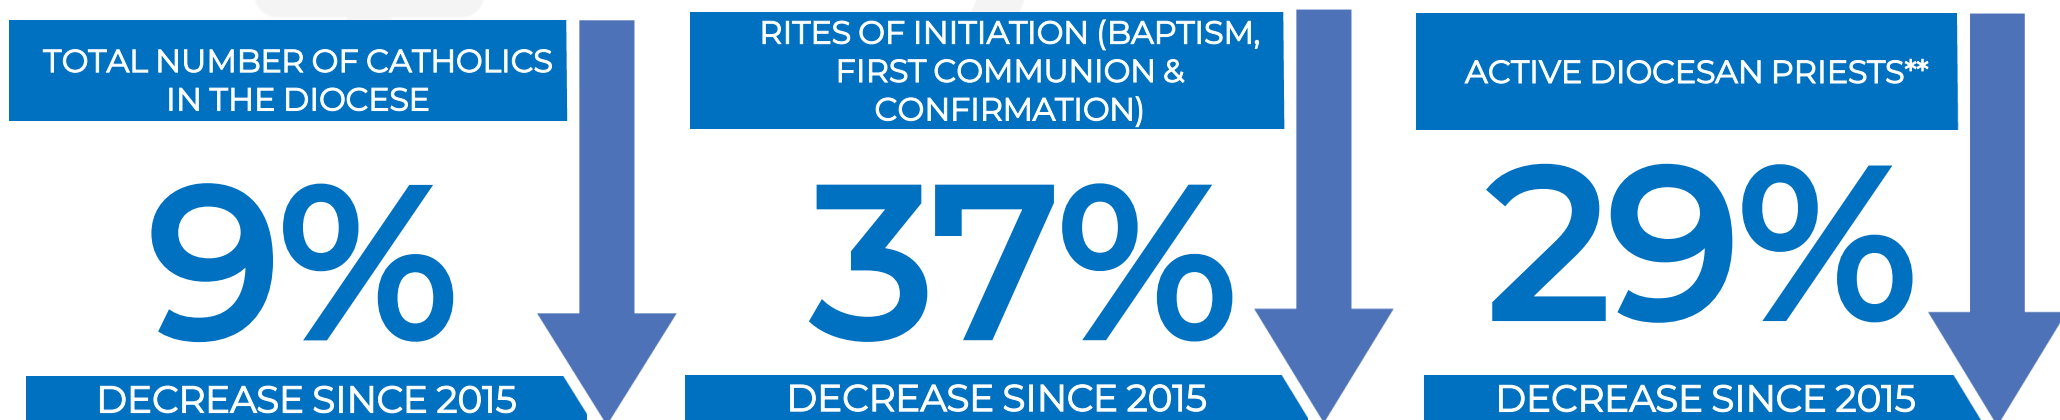

DIOCESAN TRENDS