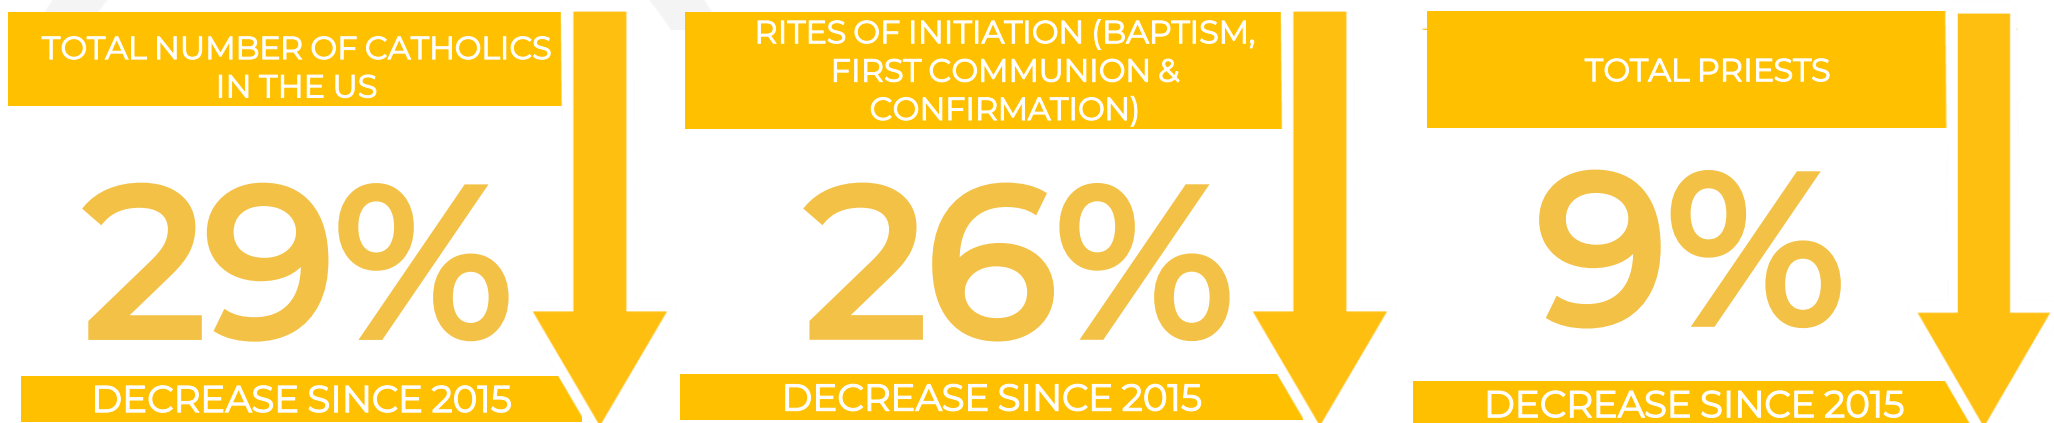

FALL RIVER DEANERY PROFILE

Our most vibrant parishes are welcoming communities focused on outreach, service and life-long formation rather than simply maintenance and survival. These parishes are driven to build mission-centered disciples. As the diocese works with parishes on revitalization efforts, we are sharing a few baseline trends across the US, our diocese and your parish. We hope this provides helpful perspective to begin conversations in your parish.

NATIONAL TRENDS*

DIOCESAN TRENDS

Fall River Deanery Trends

*Center for Applied Research in the Apostolate, US Data Over Time

**Does not include retired diocesan priests