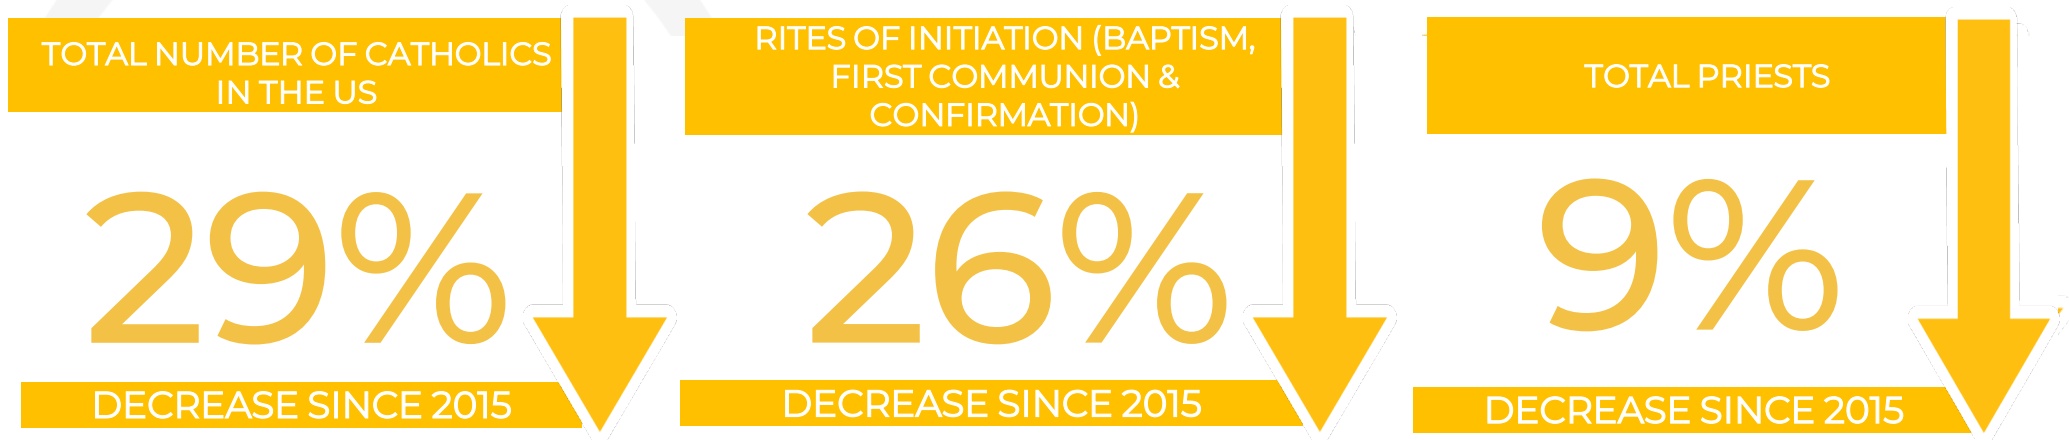

NEW BEDFORD DEANERY PROFILE

Our most vibrant parishes are welcoming communities focused on outreach, service and life-long formation rather than simply maintenance and survival. These parishes are driven to build mission-centered disciples. As the diocese works with parishes on revitalization efforts, we are sharing a few baseline trends across the US, our diocese and your parish. We hope this provides helpful perspective to begin conversations in your parish.

NATIONAL TRENDS*

DIOCESAN TRENDS

New Bedford Deanery Trends

*Center for Applied Research in the Apostolate, US Data Over Time

**Does not include retired diocesan priests