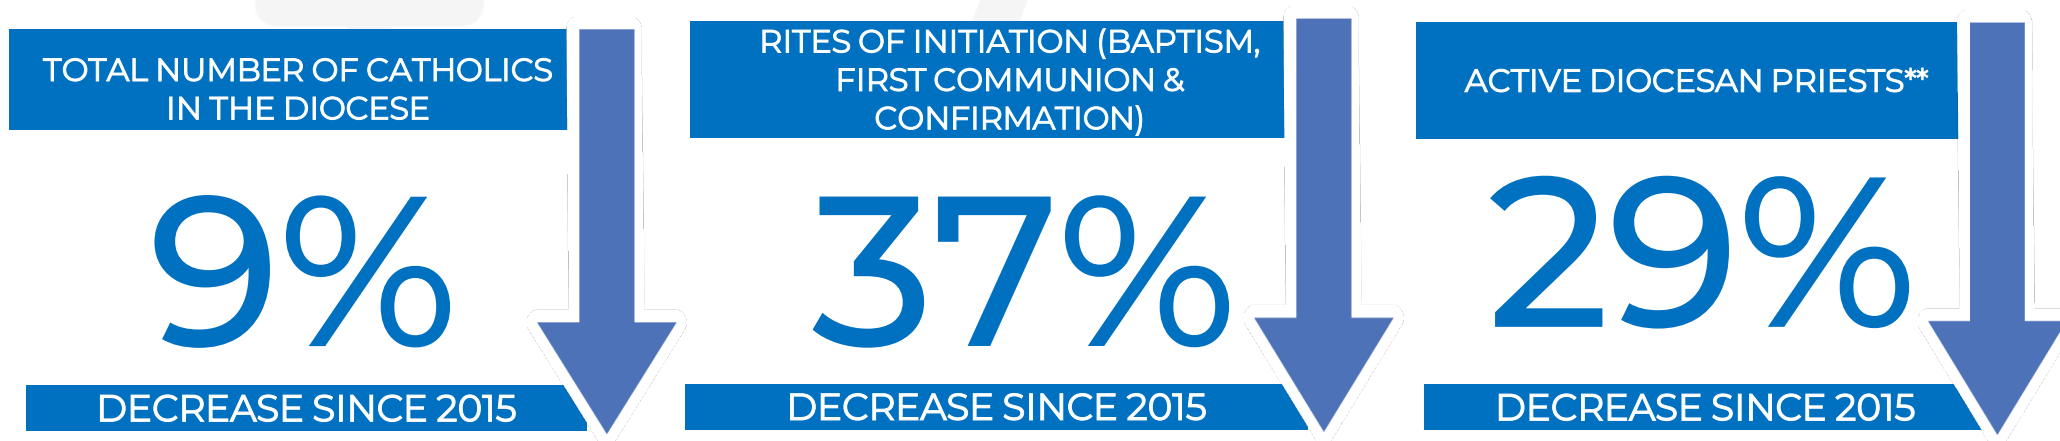

NEW BEDFORD DEANERY PROFILE

Our most vibrant parishes are welcoming communities focused on outreach, service and life-long formation rather than simply maintenance and survival. These parishes are driven to build mission-centered disciples. As the diocese works with parishes on revitalization efforts, we are sharing a few baseline trends across the US, our diocese and your parish. We hope this provides helpful perspective to begin conversations in your parish.

NATIONAL TRENDS*

DIOCESAN TRENDS

New Bedford Deanery Trends

*Center for Applied Research in the Apostolate, US Data Over Time

**Does not include retired diocesan priests