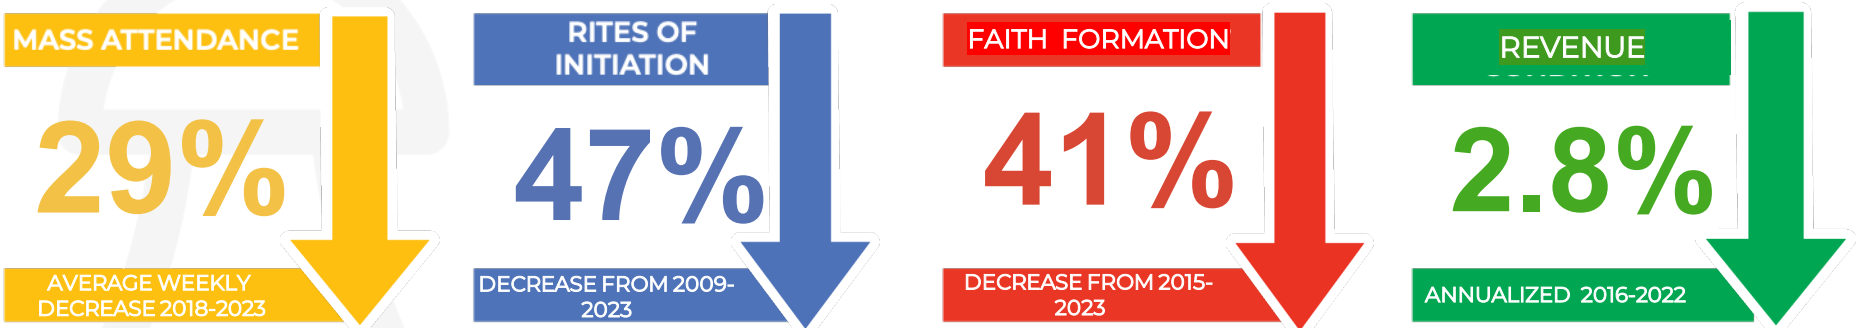

NEW BEDFORD DEANERY PROFILE

Our most vibrant parishes are welcoming communities focused on outreach, service and life-long formation rather than simply maintenance and survival. These parishes are driven to build mission-centered disciples. As the diocese works with parishes on revitalization efforts, we are sharing a few baseline trends across the US, our diocese and your parish. We hope this provides helpful perspective to begin conversations in your parish.

NATIONAL TRENDS*

DIOCESAN TRENDS

New Bedford Deanery Trends

*Center for Applied Research in the Apostolate, US Data Over Time

**Does not include retired diocesan priests