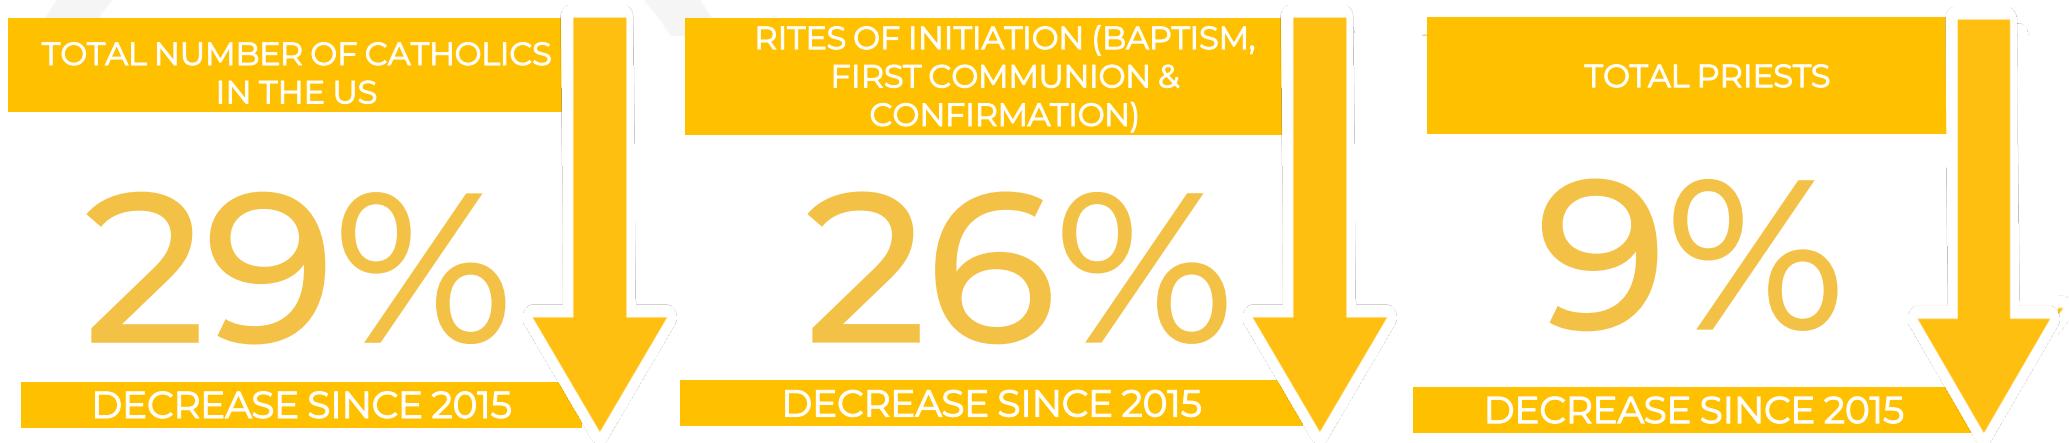

TAUNTON DEANERY PROFILE

Our most vibrant parishes are welcoming communities focused on outreach, service and life-long formation rather than simply maintenance and survival. These parishes are driven to build mission-centered disciples. As the diocese works with parishes on revitalization efforts, we are sharing a few baseline trends across the US, our diocese and your parish. We hope this provides helpful perspective to begin conversations in your parish.

NATIONAL TRENDS*

DIOCESAN TRENDS

New Bedford Deanery Trends

*Center for Applied Research in the Apostolate, US Data Over Time

**Does not include retired diocesan priests