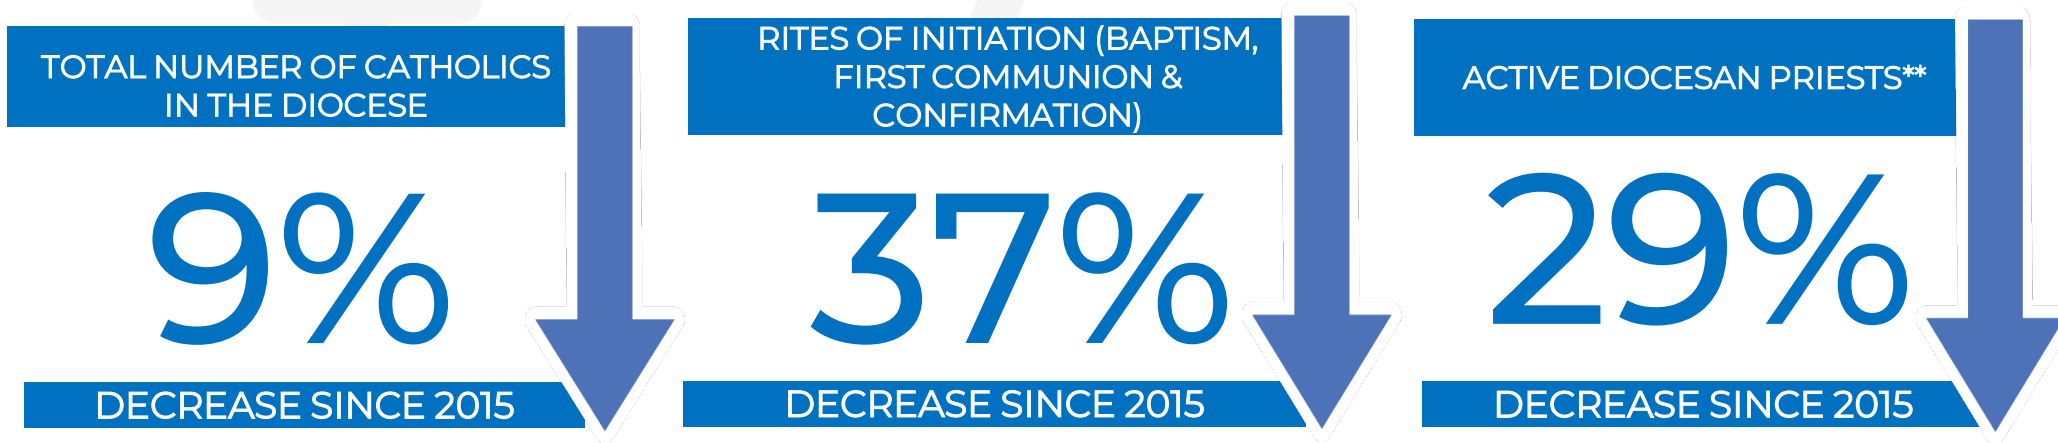

TAUNTON DEANERY PROFILE

Our most vibrant parishes are welcoming communities focused on outreach, service and life-long formation rather than simply maintenance and survival. These parishes are driven to build mission-centered disciples. As the diocese works with parishes on revitalization efforts, we are sharing a few baseline trends across the US, our diocese and your parish. We hope this provides helpful perspective to begin conversations in your parish.

NATIONAL TRENDS*

DIOCESAN TRENDS

New Bedford Deanery Trends

*Center for Applied Research in the Apostolate, US Data Over Time

**Does not include retired diocesan priests