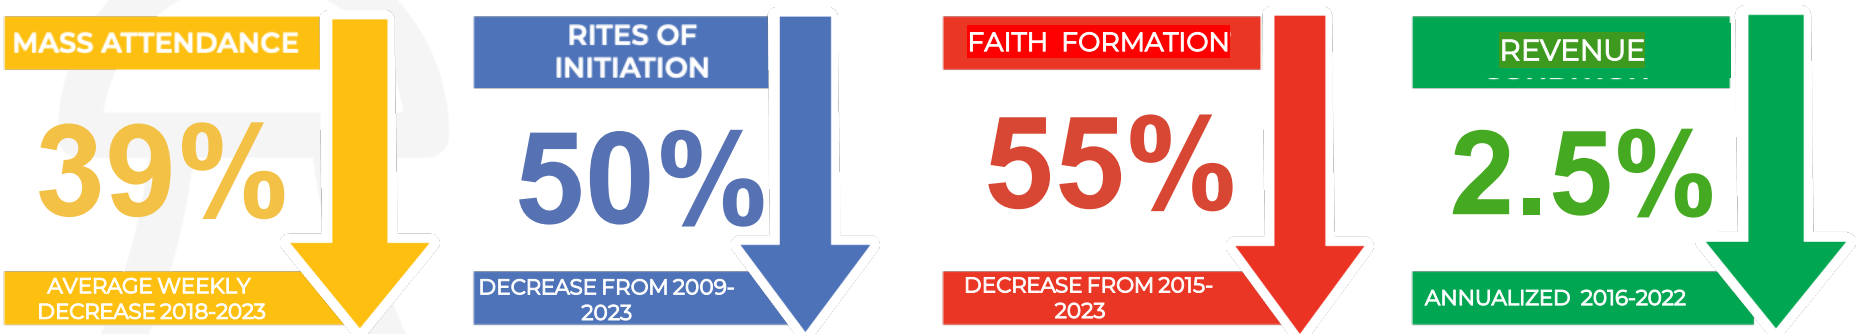

TAUNTON DEANERY PROFILE

Our most vibrant parishes are welcoming communities focused on outreach, service and life-long formation rather than simply maintenance and survival. These parishes are driven to build mission-centered disciples. As the diocese works with parishes on revitalization efforts, we are sharing a few baseline trends across the US, our diocese and your parish. We hope this provides helpful perspective to begin conversations in your parish.

NATIONAL TRENDS*

DIOCESAN TRENDS

New Bedford Deanery Trends

*Center for Applied Research in the Apostolate, US Data Over Time

**Does not include retired diocesan priests