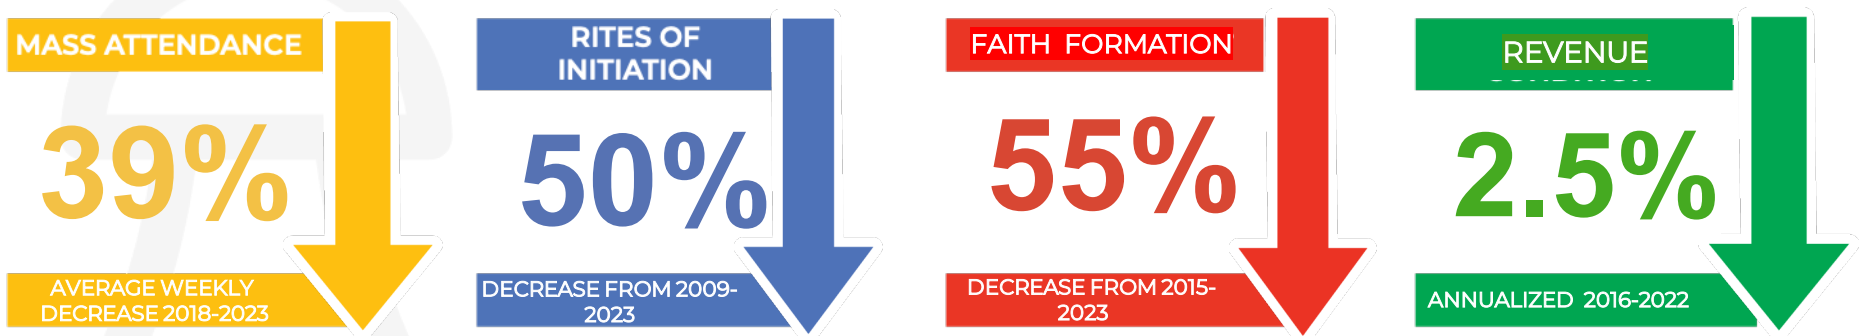

TAUNTON DEANERY PROFILE

Our most vibrant parishes are welcoming communities focused on outreach, service and life-long formation rather than simply maintenance and survival. These parishes are driven to build mission-centered disciples. As the diocese works with parishes on revitalization efforts, we are sharing a few baseline trends across the US, our diocese and your parish. We hope this provides helpful perspective to begin conversations in your parish.

NATIONAL TRENDS*

DIOCESAN TRENDS

Taunton Deanery Trends

*Center for Applied Research in the Apostolate, US Data Over Time

**Does not include retired diocesan priests