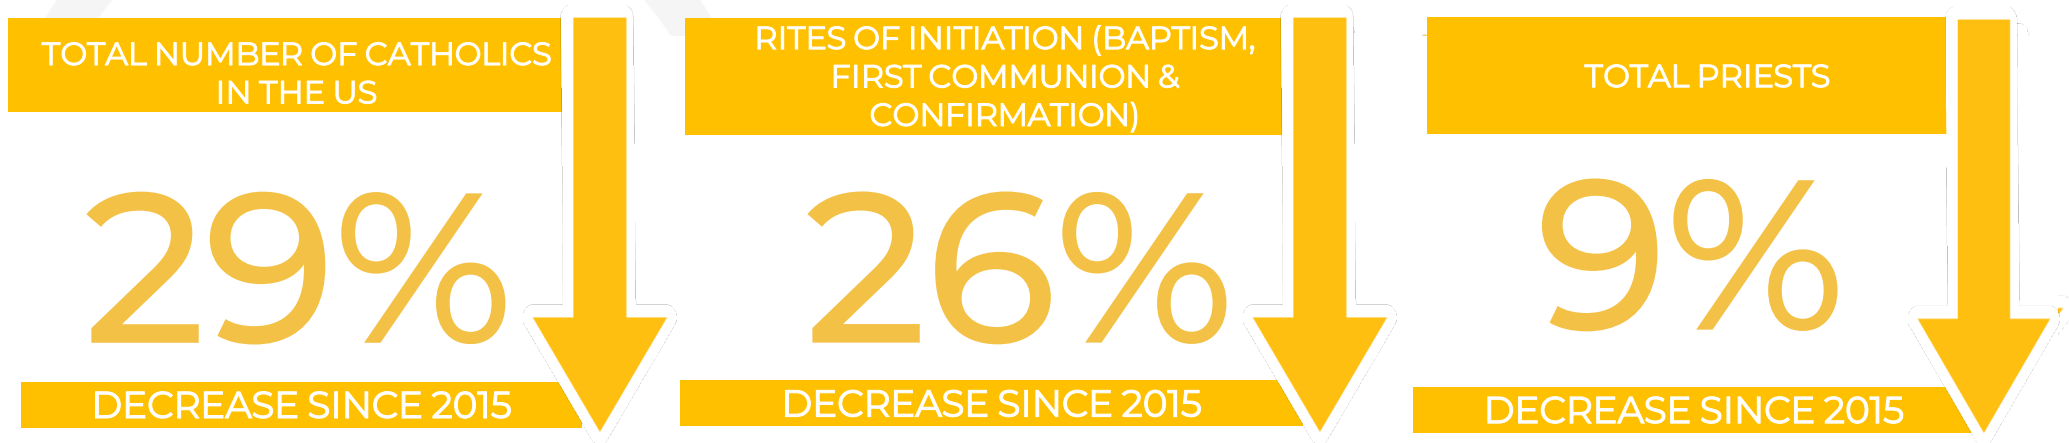

TAUNTON DEANERY PROFILE

Our most vibrant parishes are welcoming communities focused on outreach, service and life-long formation rather than simply maintenance and survival. These parishes are driven to build mission-centered disciples. As the diocese works with parishes on revitalization efforts, we are sharing a few baseline trends across the US, our diocese and your parish. We hope this provides helpful perspective to begin conversations in your parish.

NATIONAL TRENDS*