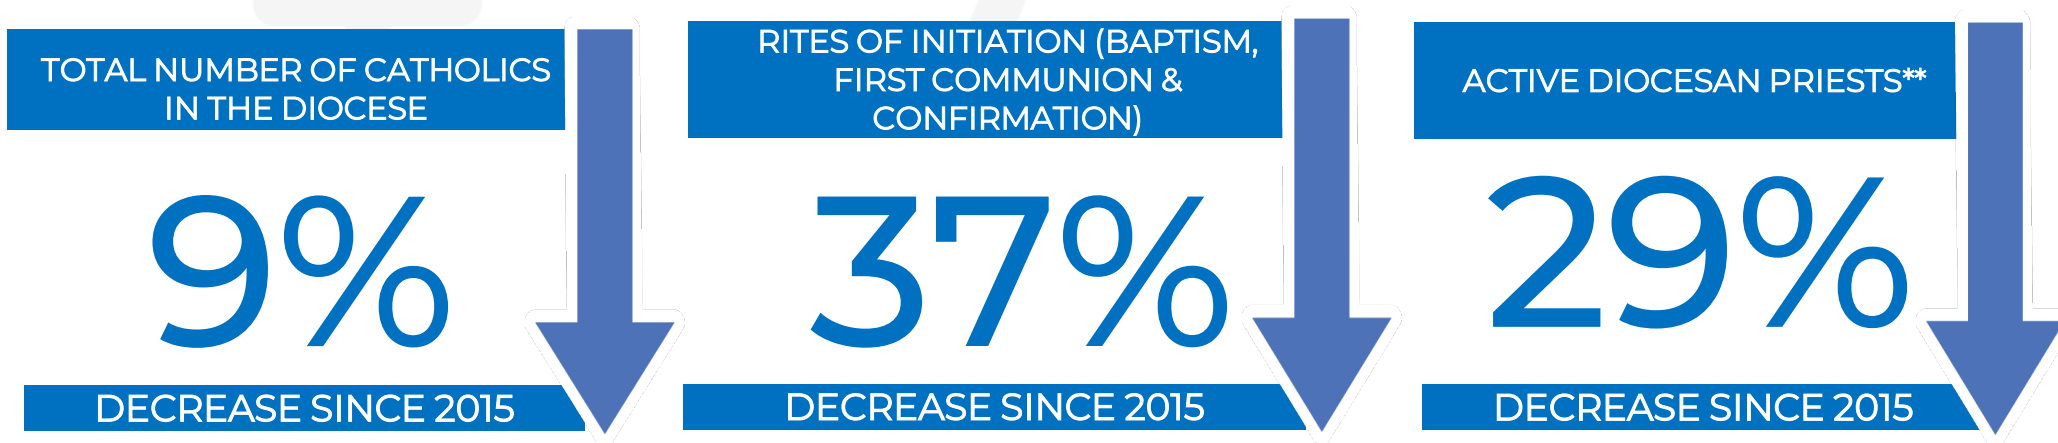

DIOCESAN TRENDS